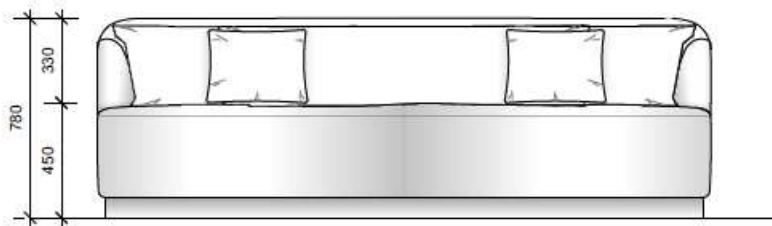

SQD

Studio QD

ARRONDI SOFA

FRONT ELEVATION